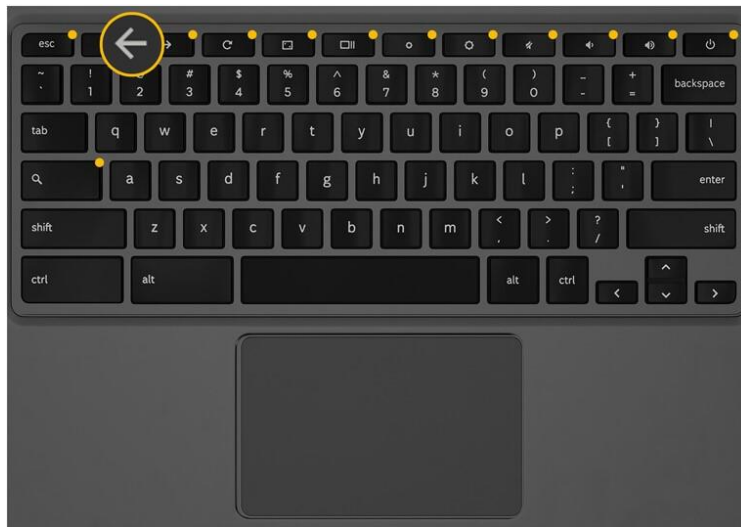

Get to know your keyboard

Search

Search your apps and the web.

Escape

Stop loading your current page.

Back (F1)

Go to the previous page.

Forward (F2)

Go to the next page.

Refresh (F3)

Refresh your current page.

Full screen (F4)

Make your page take up the full screen.

Show windows (F5)

Show all your open windows.

Brightness down (F6)