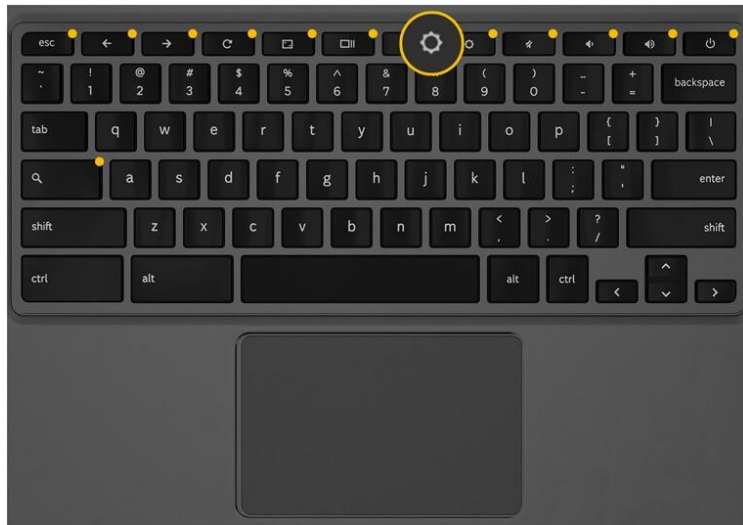

Get to know your keyboard

Search

Search your apps and the web.

Escape

Stop loading your current page.

Back (F1)

Go to the previous page.

Forward (F2)

Go to the next page.

Refresh (F3)

Refresh your current page.

Full screen (F4)

Make your page take up the full screen.

Show windows (F5)

Show all your open windows.

Brightness down (F6)