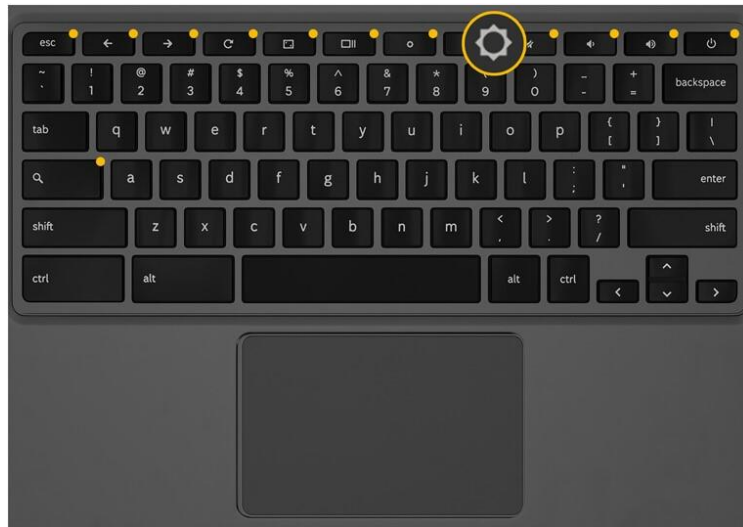

Brightness up (F7)

Increase screen brightness.