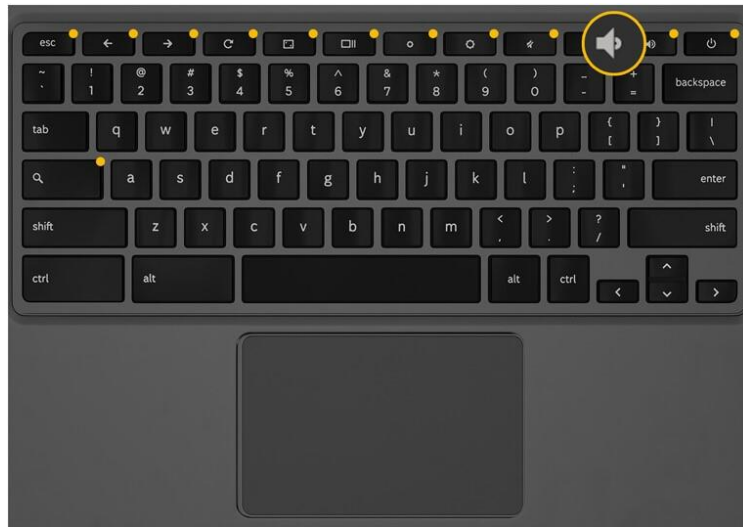

Decrease screen brightness.

Brightness up (F7)

Increase screen brightness.

Mute (F8)

Turn off the sound.

KANSAS CITY PUBLIC LIBRARY

Volume down (F9)

Lower the volume.

Volume up (F10)

Raise the volume.

Power

Turn your Chromebook off, sign out, or lock the screen.